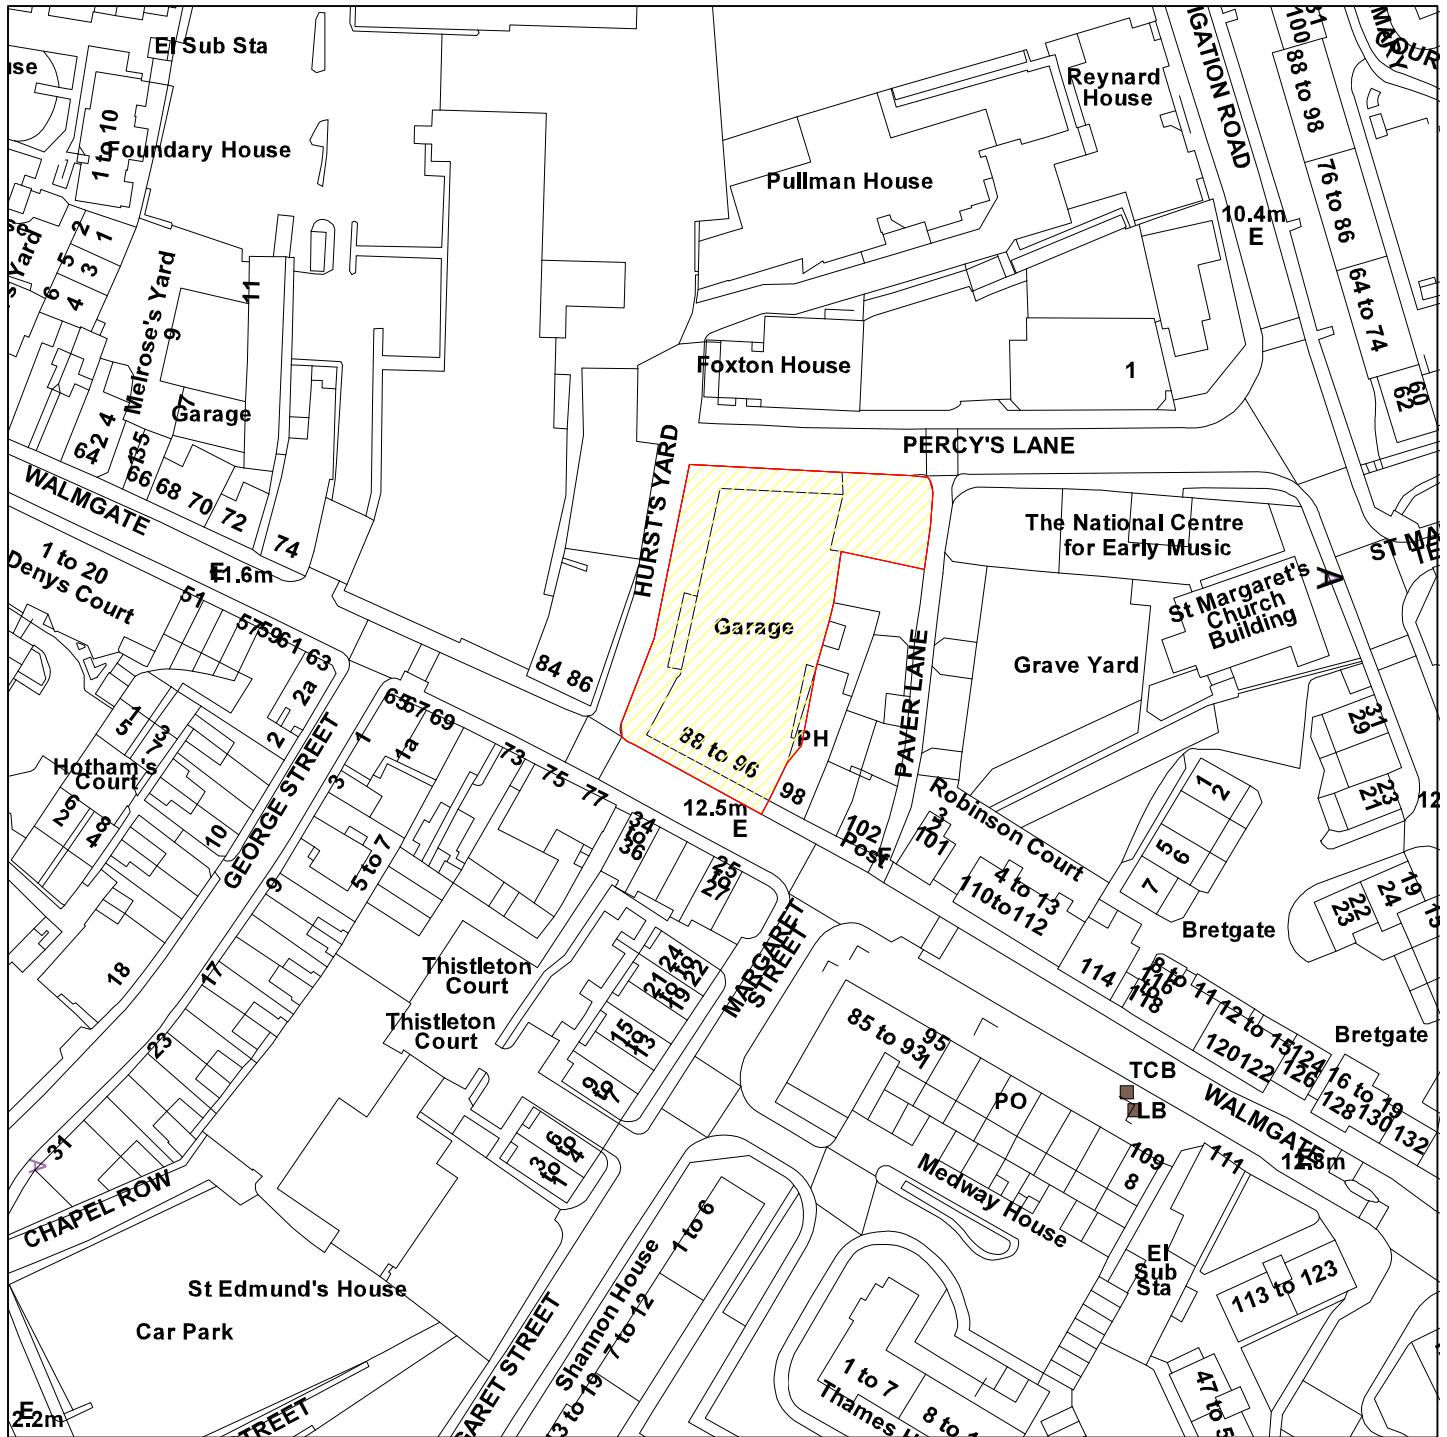

88 - 96 Walmgate, YO1 9TL

10/02543/CAC

GIS by ESRI (UK)

Scale : 1:1250

Reproduced from the Ordnance Survey map with the permission of the Controller of Her Majesty's Stationery Office © Crown Copyright 2000.

Unauthorised reproduction infringes Crown Copyright and may lead to prosecution or civil proceedings.

Organisation	City of York Council
Department	Planning & Sustainable Development
Comments	Application site
Date	10 January 2011
SLA Number	Not set